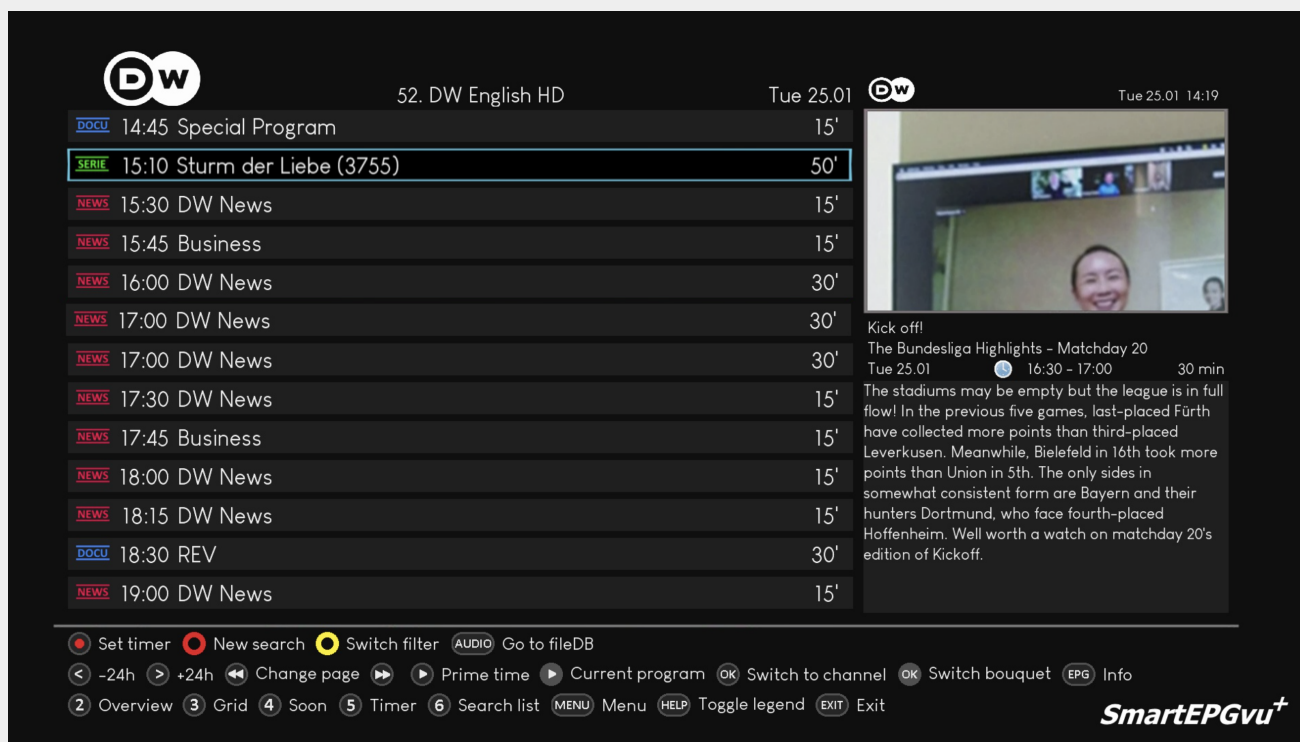

- None
- User defined
- Entertainment
- Information

The groups are predefined as follows:

- Entertainment: SERIES, CINEMA, CRIME, SHOW, KIDS
- Information: DOCU, NEWS, SPORT, REPORT

The different filters

Display: No filter active

Display: User defined filter active

In this example, t *sturm* was defined as the filter in the GuideFilter.txt file. You can see that in contrast to the representation: No filter, here the show „Sturm der Liebe“ was filtered. **Note to IanL-S: not consistent with screen shots**